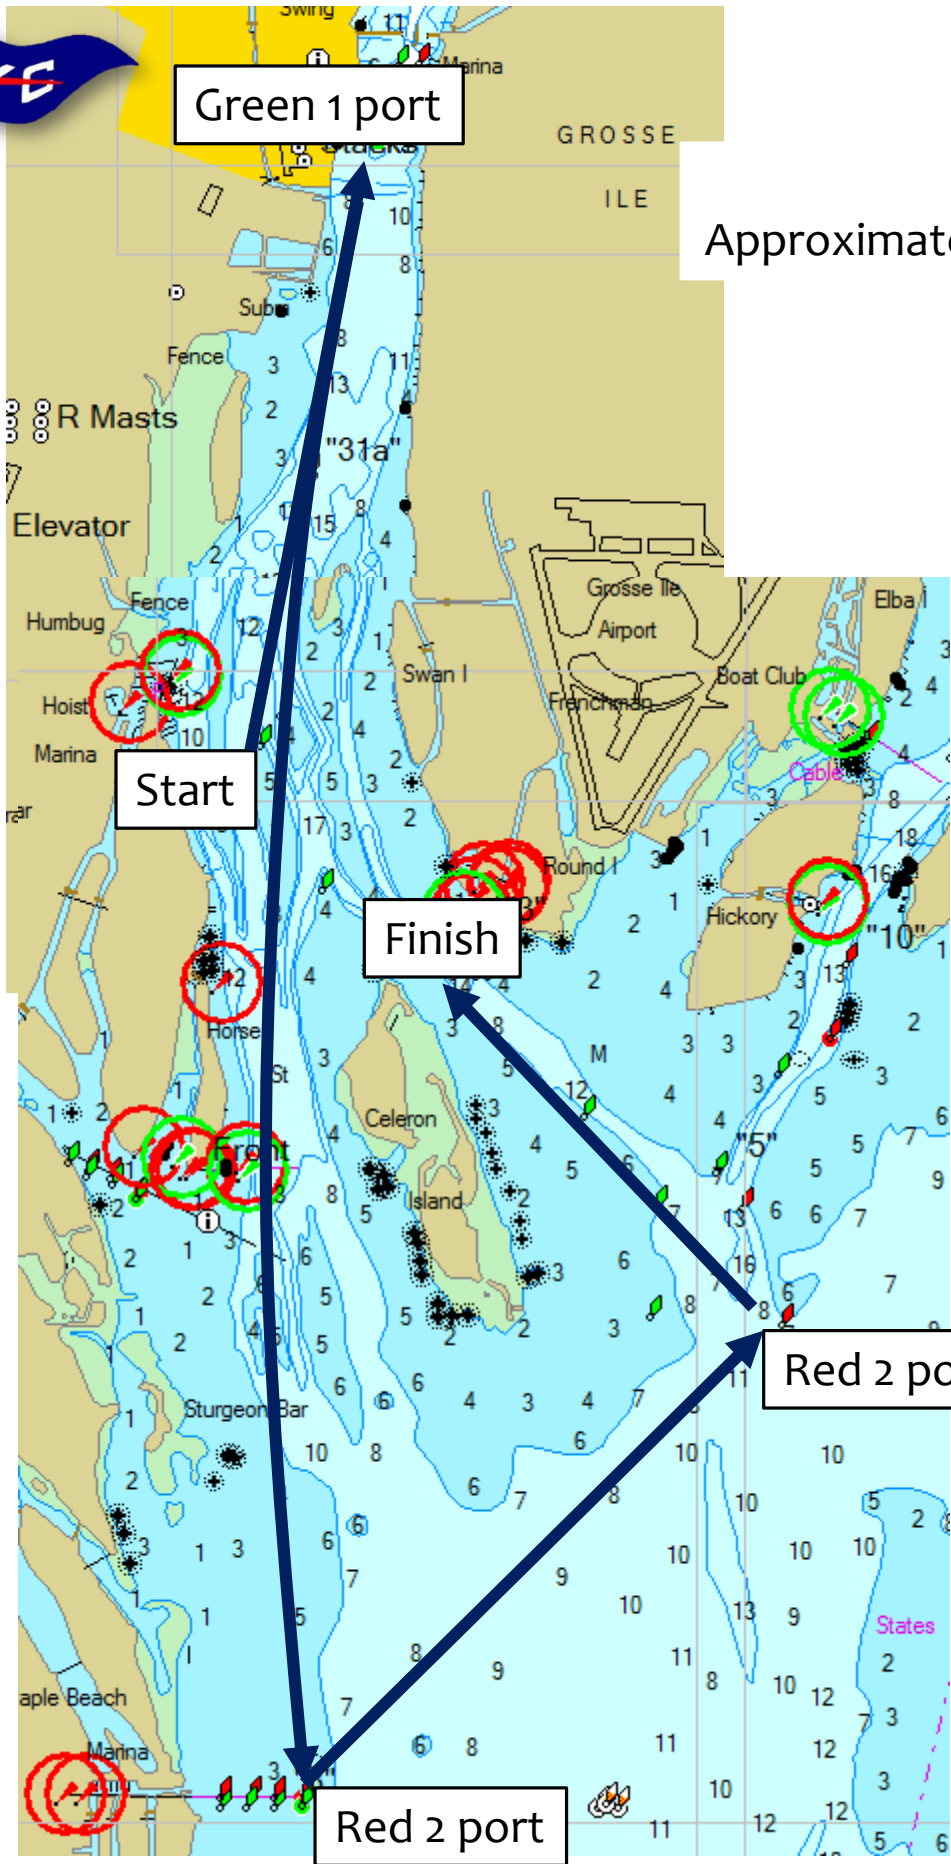

Attachment A

Ford Yacht Club
Race Committee

Small Boat Distance Race

Course 1

Approximately 5.25 miles

Green 1 port

Course 2
Approximately 8.25 miles

Start

Finish

Red 2 port

Red 2 port

Course 3
Approximately 3.25 miles