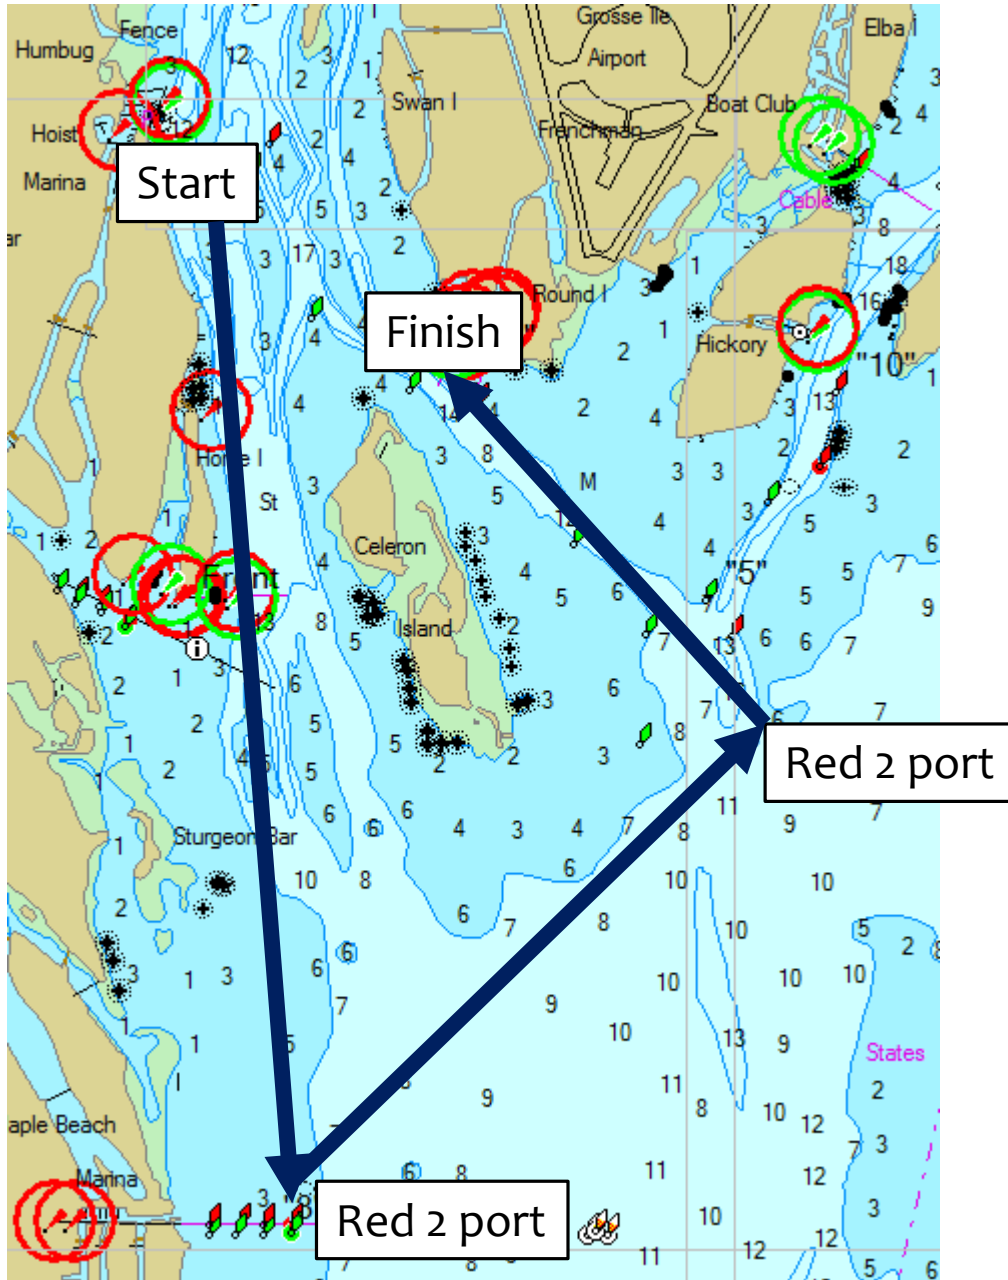

Attachment A

Ford Yacht Club
Race Committee

Small Boat Distance Race

Course 1

Approximately 5.25 miles

Green 1 port

Course 2
Approximately 8.25 miles

Start

Finish

Red 2 port

Red 2 port

Course 3
Approximately 3.25 miles